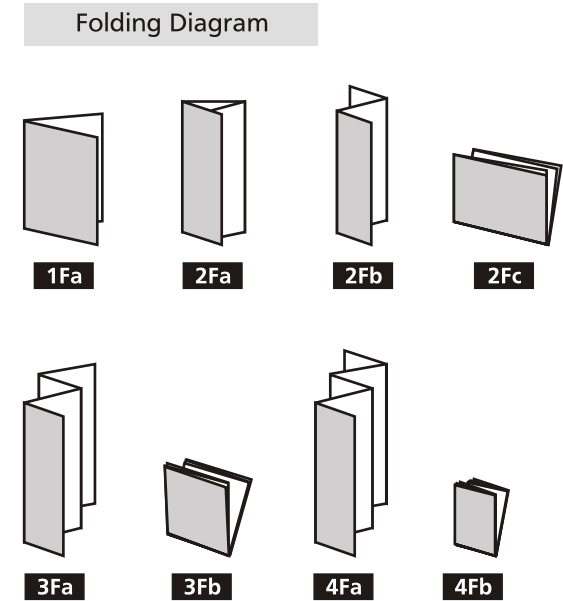

PRODUCT SPECIFICATION

No	Size	Orientation	No Fold	Fold	1Fa	2Fa	2Fb	2Fc	3Fa	3Fb	4Fa	4Fb
1	A2 (420mm x 594mm)	Landscape	Yes	Yes	✓	✓	✓	✓	✓	✓	✓	✓
2	A3 (297mm x 420mm)	Landscape	Yes	Yes	✓	✓	✓	✓	✓	✓	✓	✓
3	A4 (210mm x 297mm)	Landscape	Yes	Yes	✓	✓	✓	✓	✓	✓	✓	✓
4	A5 (148mm x 210mm)	Landscape	Yes	Yes	✓	✓	✓	✓	✓	✓	✓	✓
5	A6 (105mm x 148mm)	Landscape	Yes	Yes	✓	✓	✓	✓	✓	-	✓	-
6	A7 (74mm x 105mm)	Landscape	Yes	No	-	-	-	-	-	-	-	-
7	B3 (353mm x 500mm)	Landscape	Yes	Yes	✓	✓	✓	✓	✓	✓	✓	✓
8	B4 (250mm x 353mm)	Landscape	Yes	Yes	✓	✓	✓	✓	✓	✓	✓	✓
9	B5 (176mm x 250mm)	Landscape	Yes	Yes	✓	✓	✓	✓	✓	✓	✓	✓
10	B6 (125mm x 176mm)	Landscape	Yes	Yes	✓	✓	✓	✓	✓	✓	✓	-
11	C6 (114mm x 162mm)	Landscape	Yes	Yes	✓	✓	✓	✓	✓	✓	✓	-
12	F3 (330mm x 420mm)	Landscape	Yes	Yes	✓	✓	✓	✓	✓	✓	✓	✓
13	F4 (210mm x 330mm)	Landscape	Yes	Yes	✓	✓	✓	✓	✓	✓	✓	✓
14	98mm x 210mm	Landscape	Yes	Yes	✓	✓	✓	✓	✓	✓	✓	✓
15	190mm x 210mm	Landscape / Portrait	Yes	Yes	✓	✓	✓	✓	✓	✓	✓	✓
16	200mm x 200mm	Landscape	Yes	Yes	✓	✓	✓	✓	✓	✓	✓	✓
17	200mm x 400mm	Landscape	Yes	Yes	✓	✓	✓	✓	✓	✓	✓	✓
18	210mm x 594mm	Landscape	Yes	Yes	✓	✓	✓	✓	✓	✓	✓	✓
19	291mm x 630mm	Landscape	Yes	Yes	✓	✓	✓	✓	✓	✓	✓	✓
20	297mm x 630mm	Landscape	Yes	Yes	✓	✓	✓	✓	✓	✓	✓	✓